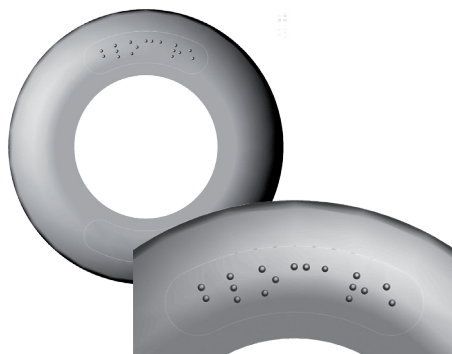

Metal raised actuator with raised symbol and lit hole

Plastic flush symbol

Plastic raised symbol

Plastic braille symbol

Actuator diameter : 40mm
 Raised actuator : 30mm high
 Raised symbol : 1mm high

Color

Light blue

Dark grey

Light grey

Decorative chrome
 (metal version only)

Cable cover

[Return](#)

Bezel - Dimensions (mm)

[Return](#)